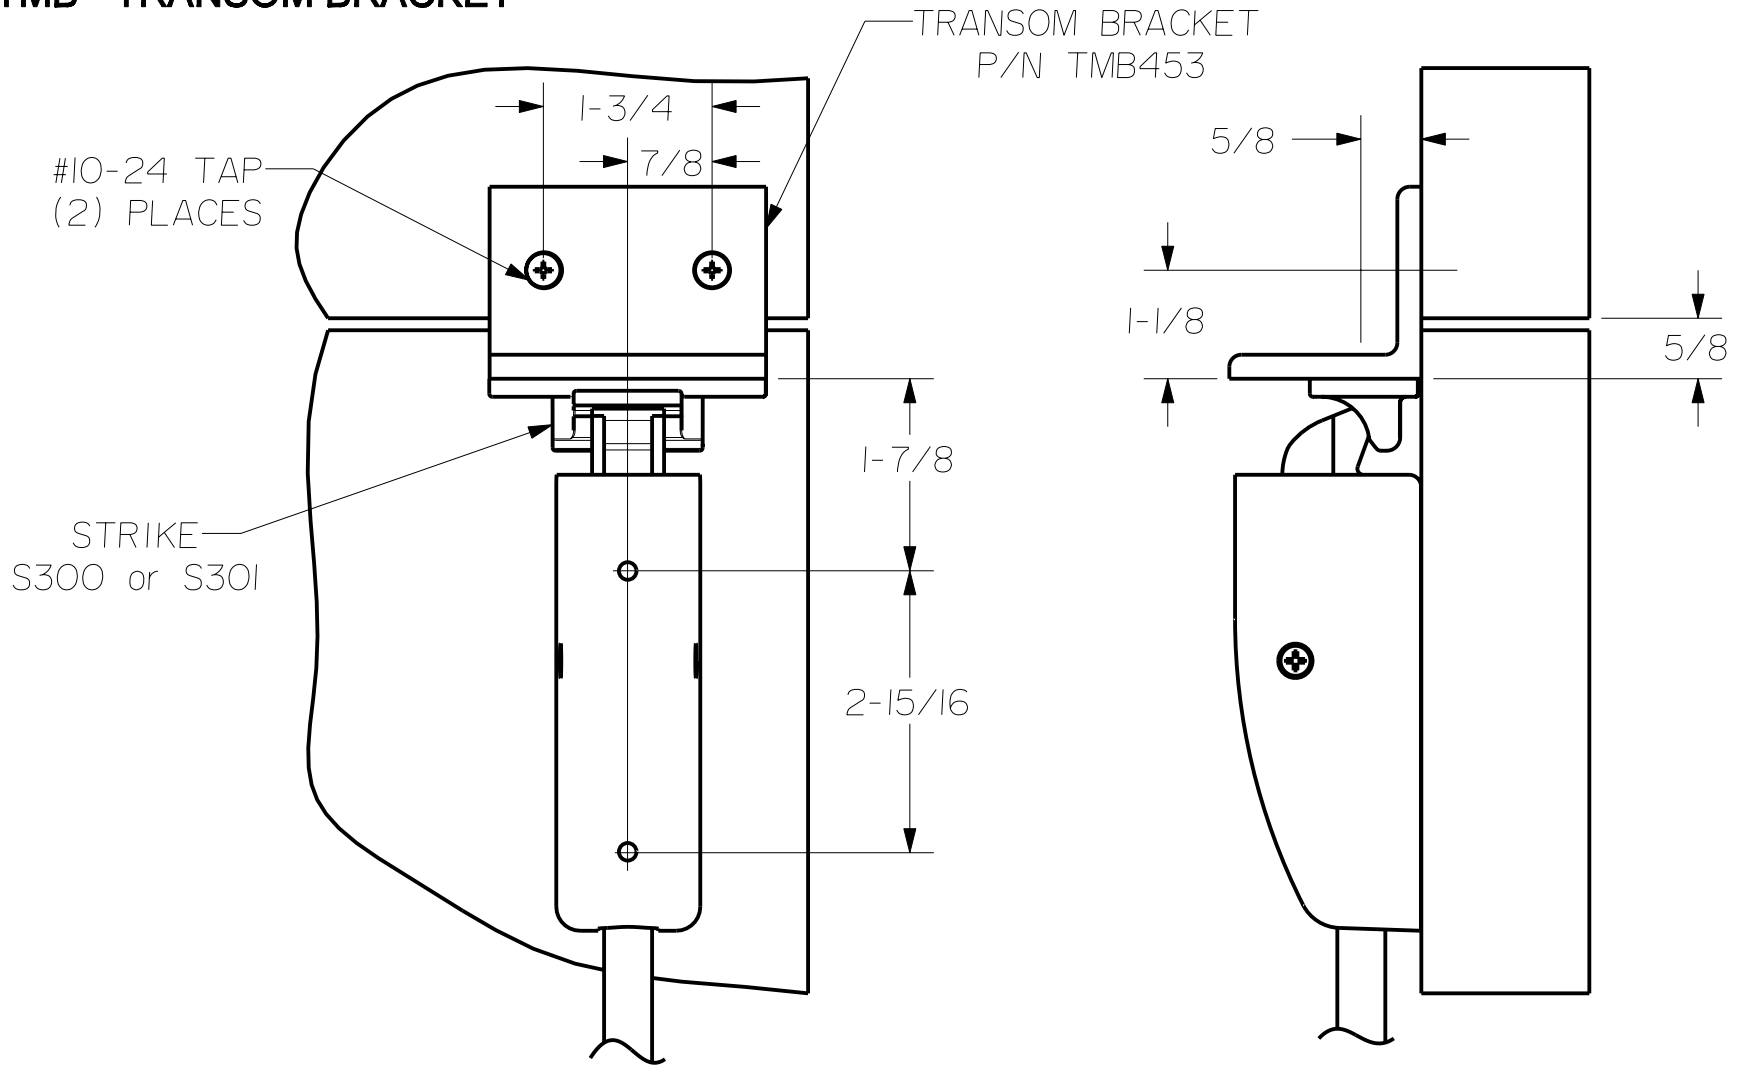

INSTALLATION INSTRUCTIONS

TMB - TRANSOM BRACKET

STANLEY

phi

DRWG 01945-11-000 DATE 05/01/04 REVISION B

Precision Hardware
a Division of Stanley Security Solutions, Inc.
www.stanleysecuritysolutions.com